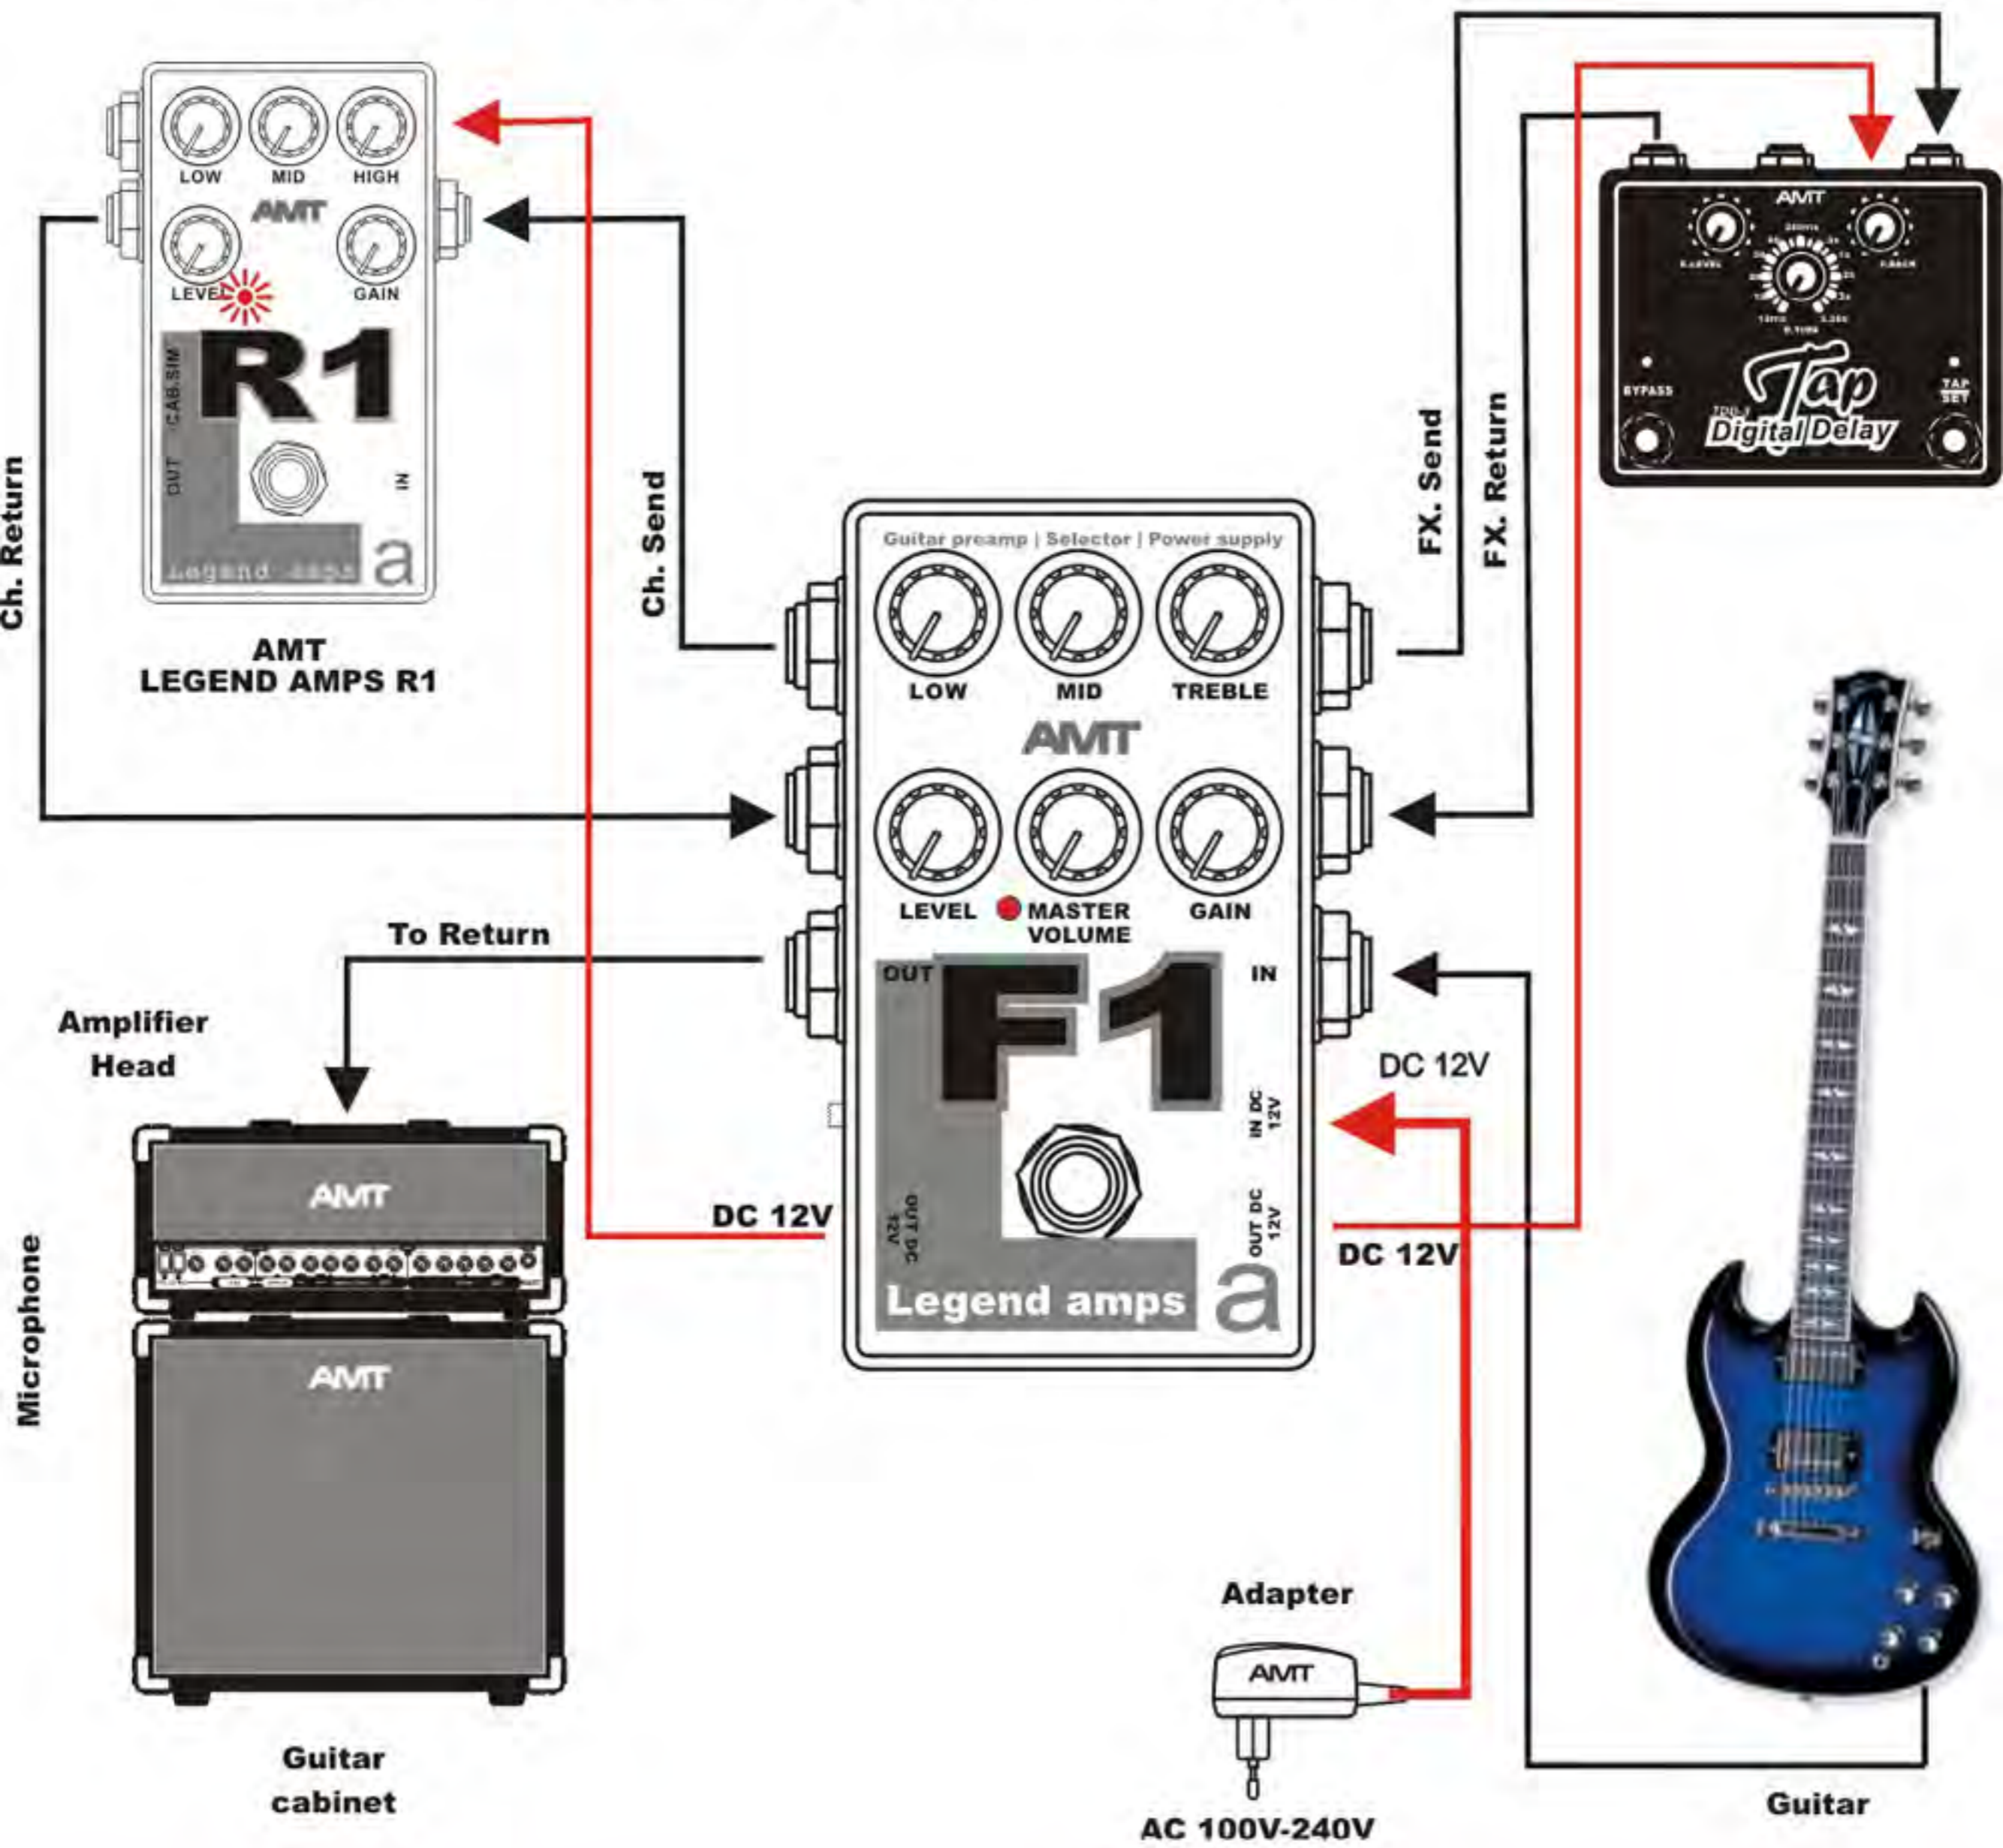

Two channel preliminary amplifier.

Three channel preliminary amplifier.

<http://guitaramania.ru>

<http://guitaramania.ru>

AC 100V-240V

Three channel preliminary amplifier.

The scheme of connection of a complex guitar preamp AMT Legend Amps