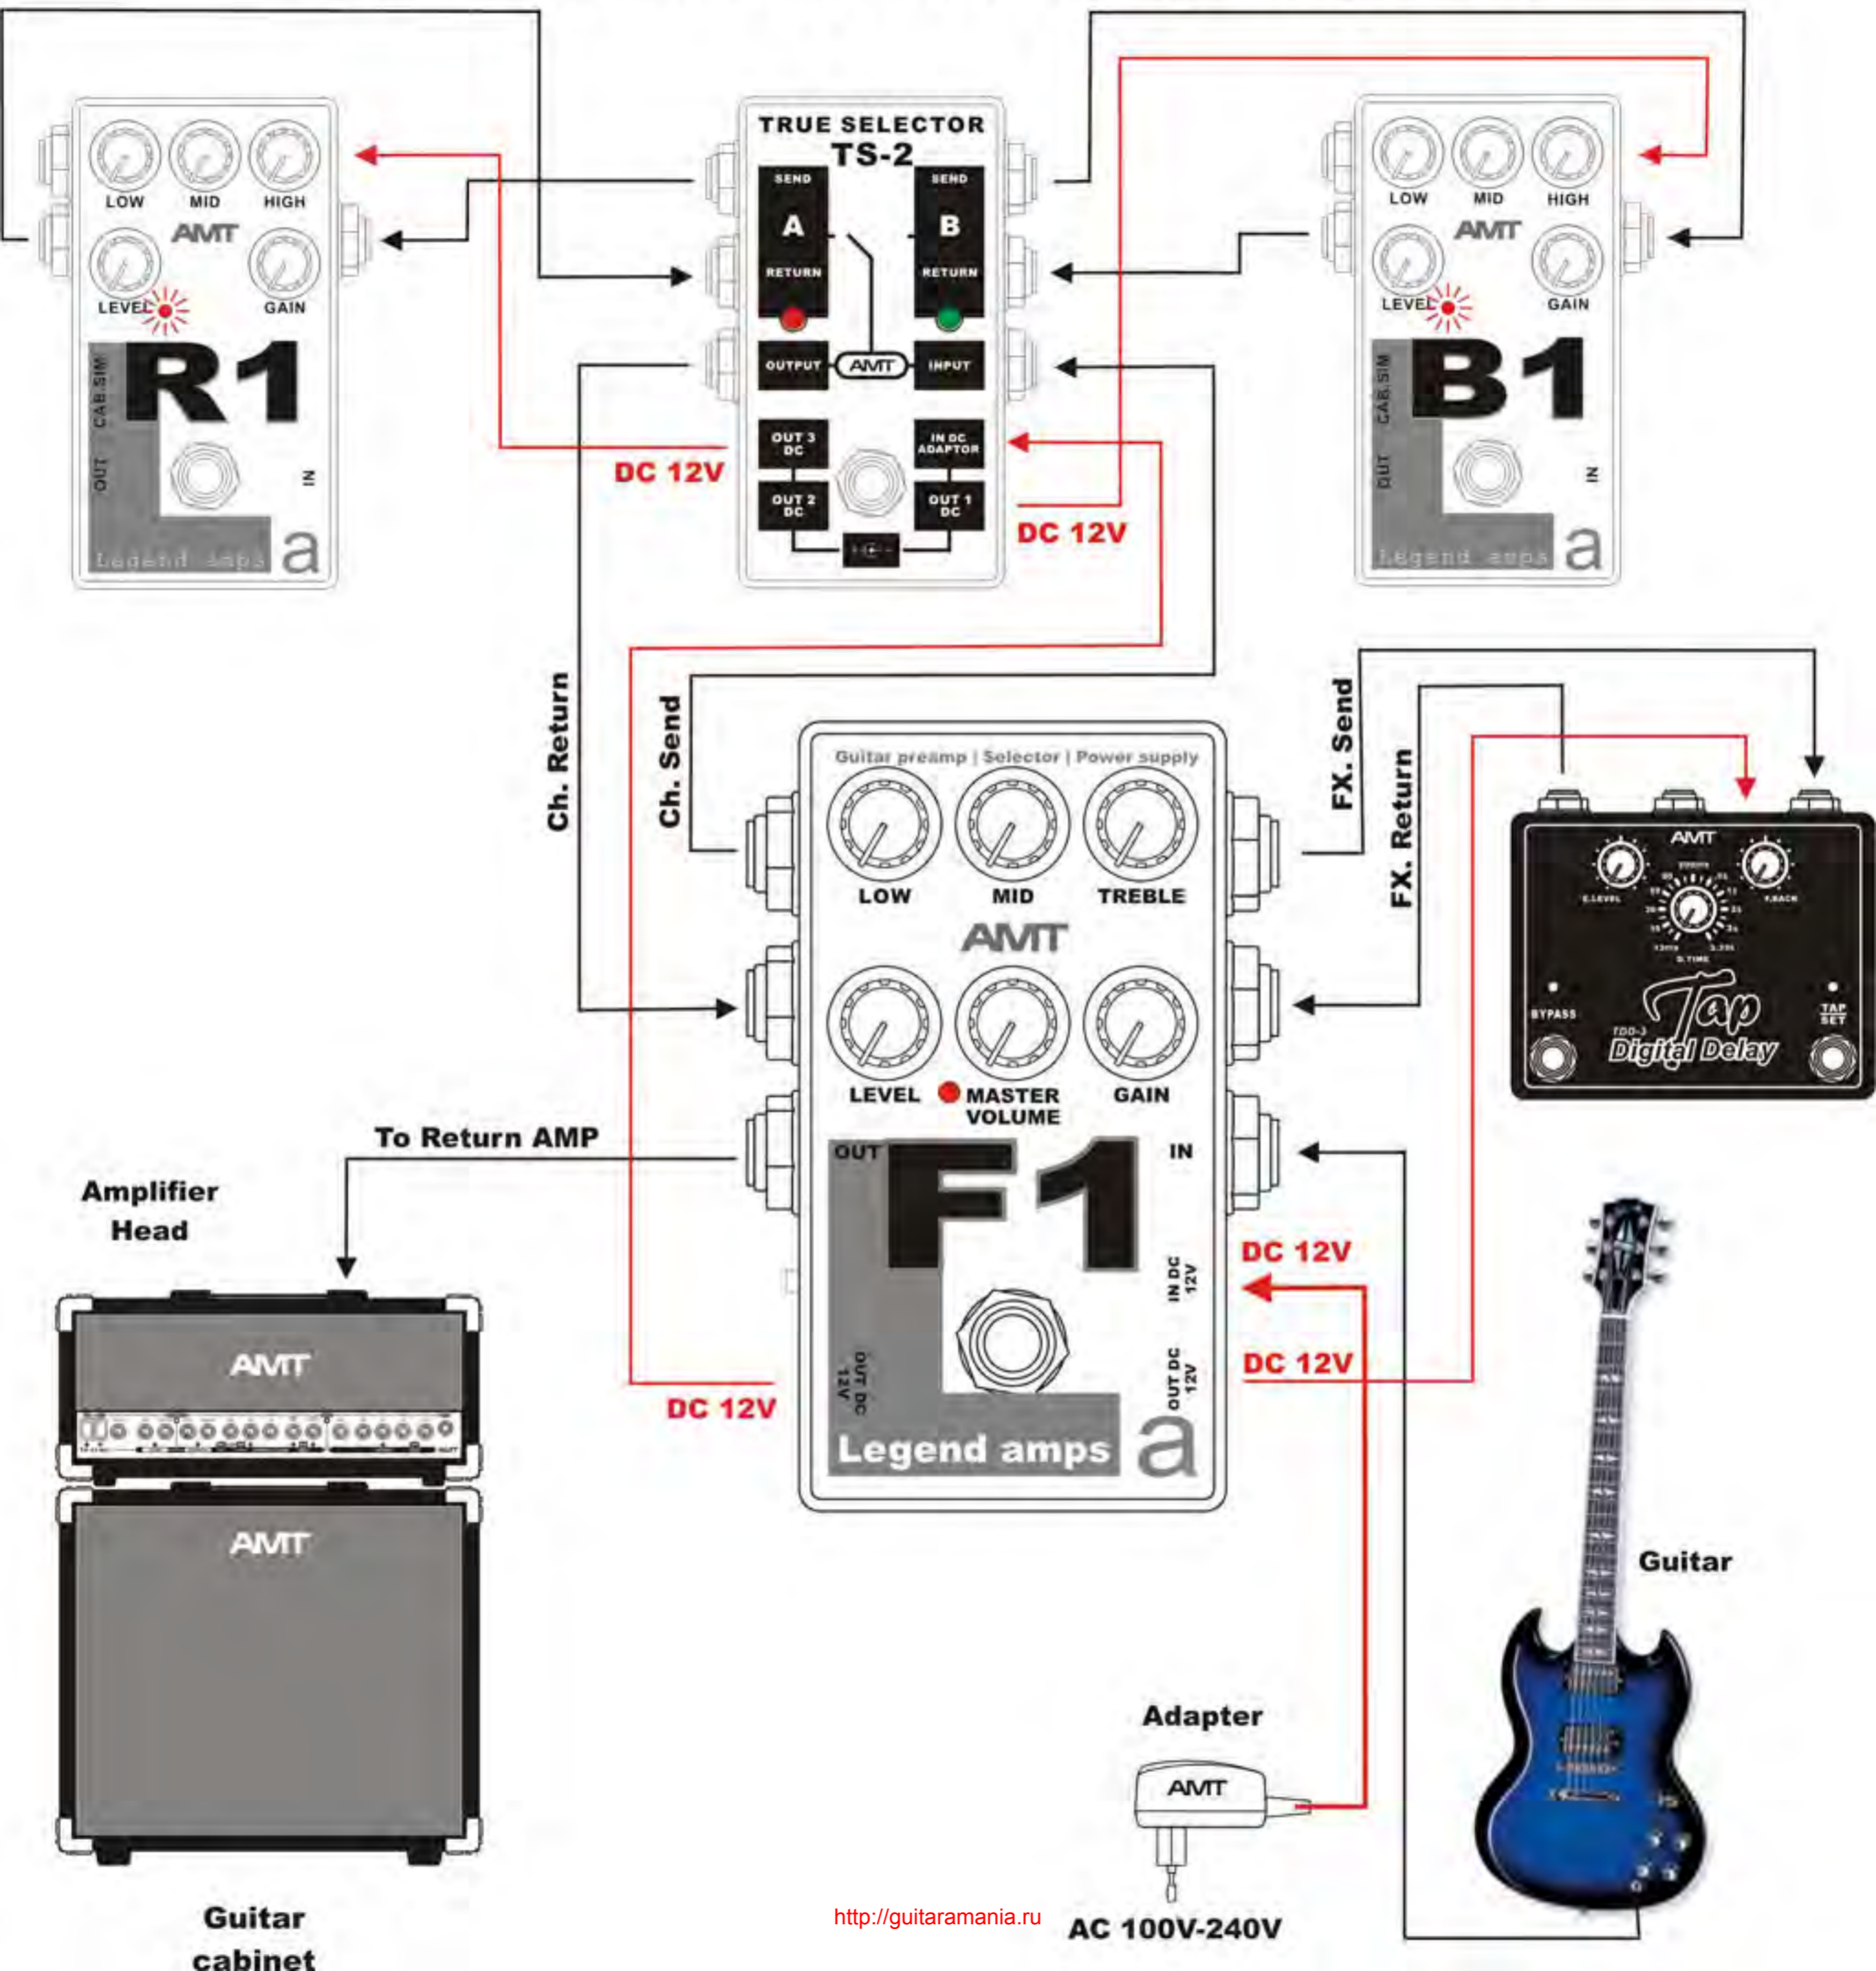

Two channel preliminary amplifier.

Three channel preliminary amplifier.

<http://guitaramania.ru>

<http://guitaramania.ru>

AC 100V-240V

Three channel preliminary amplifier.

The scheme of connection of a complex guitar preamp AMT Legend Amps