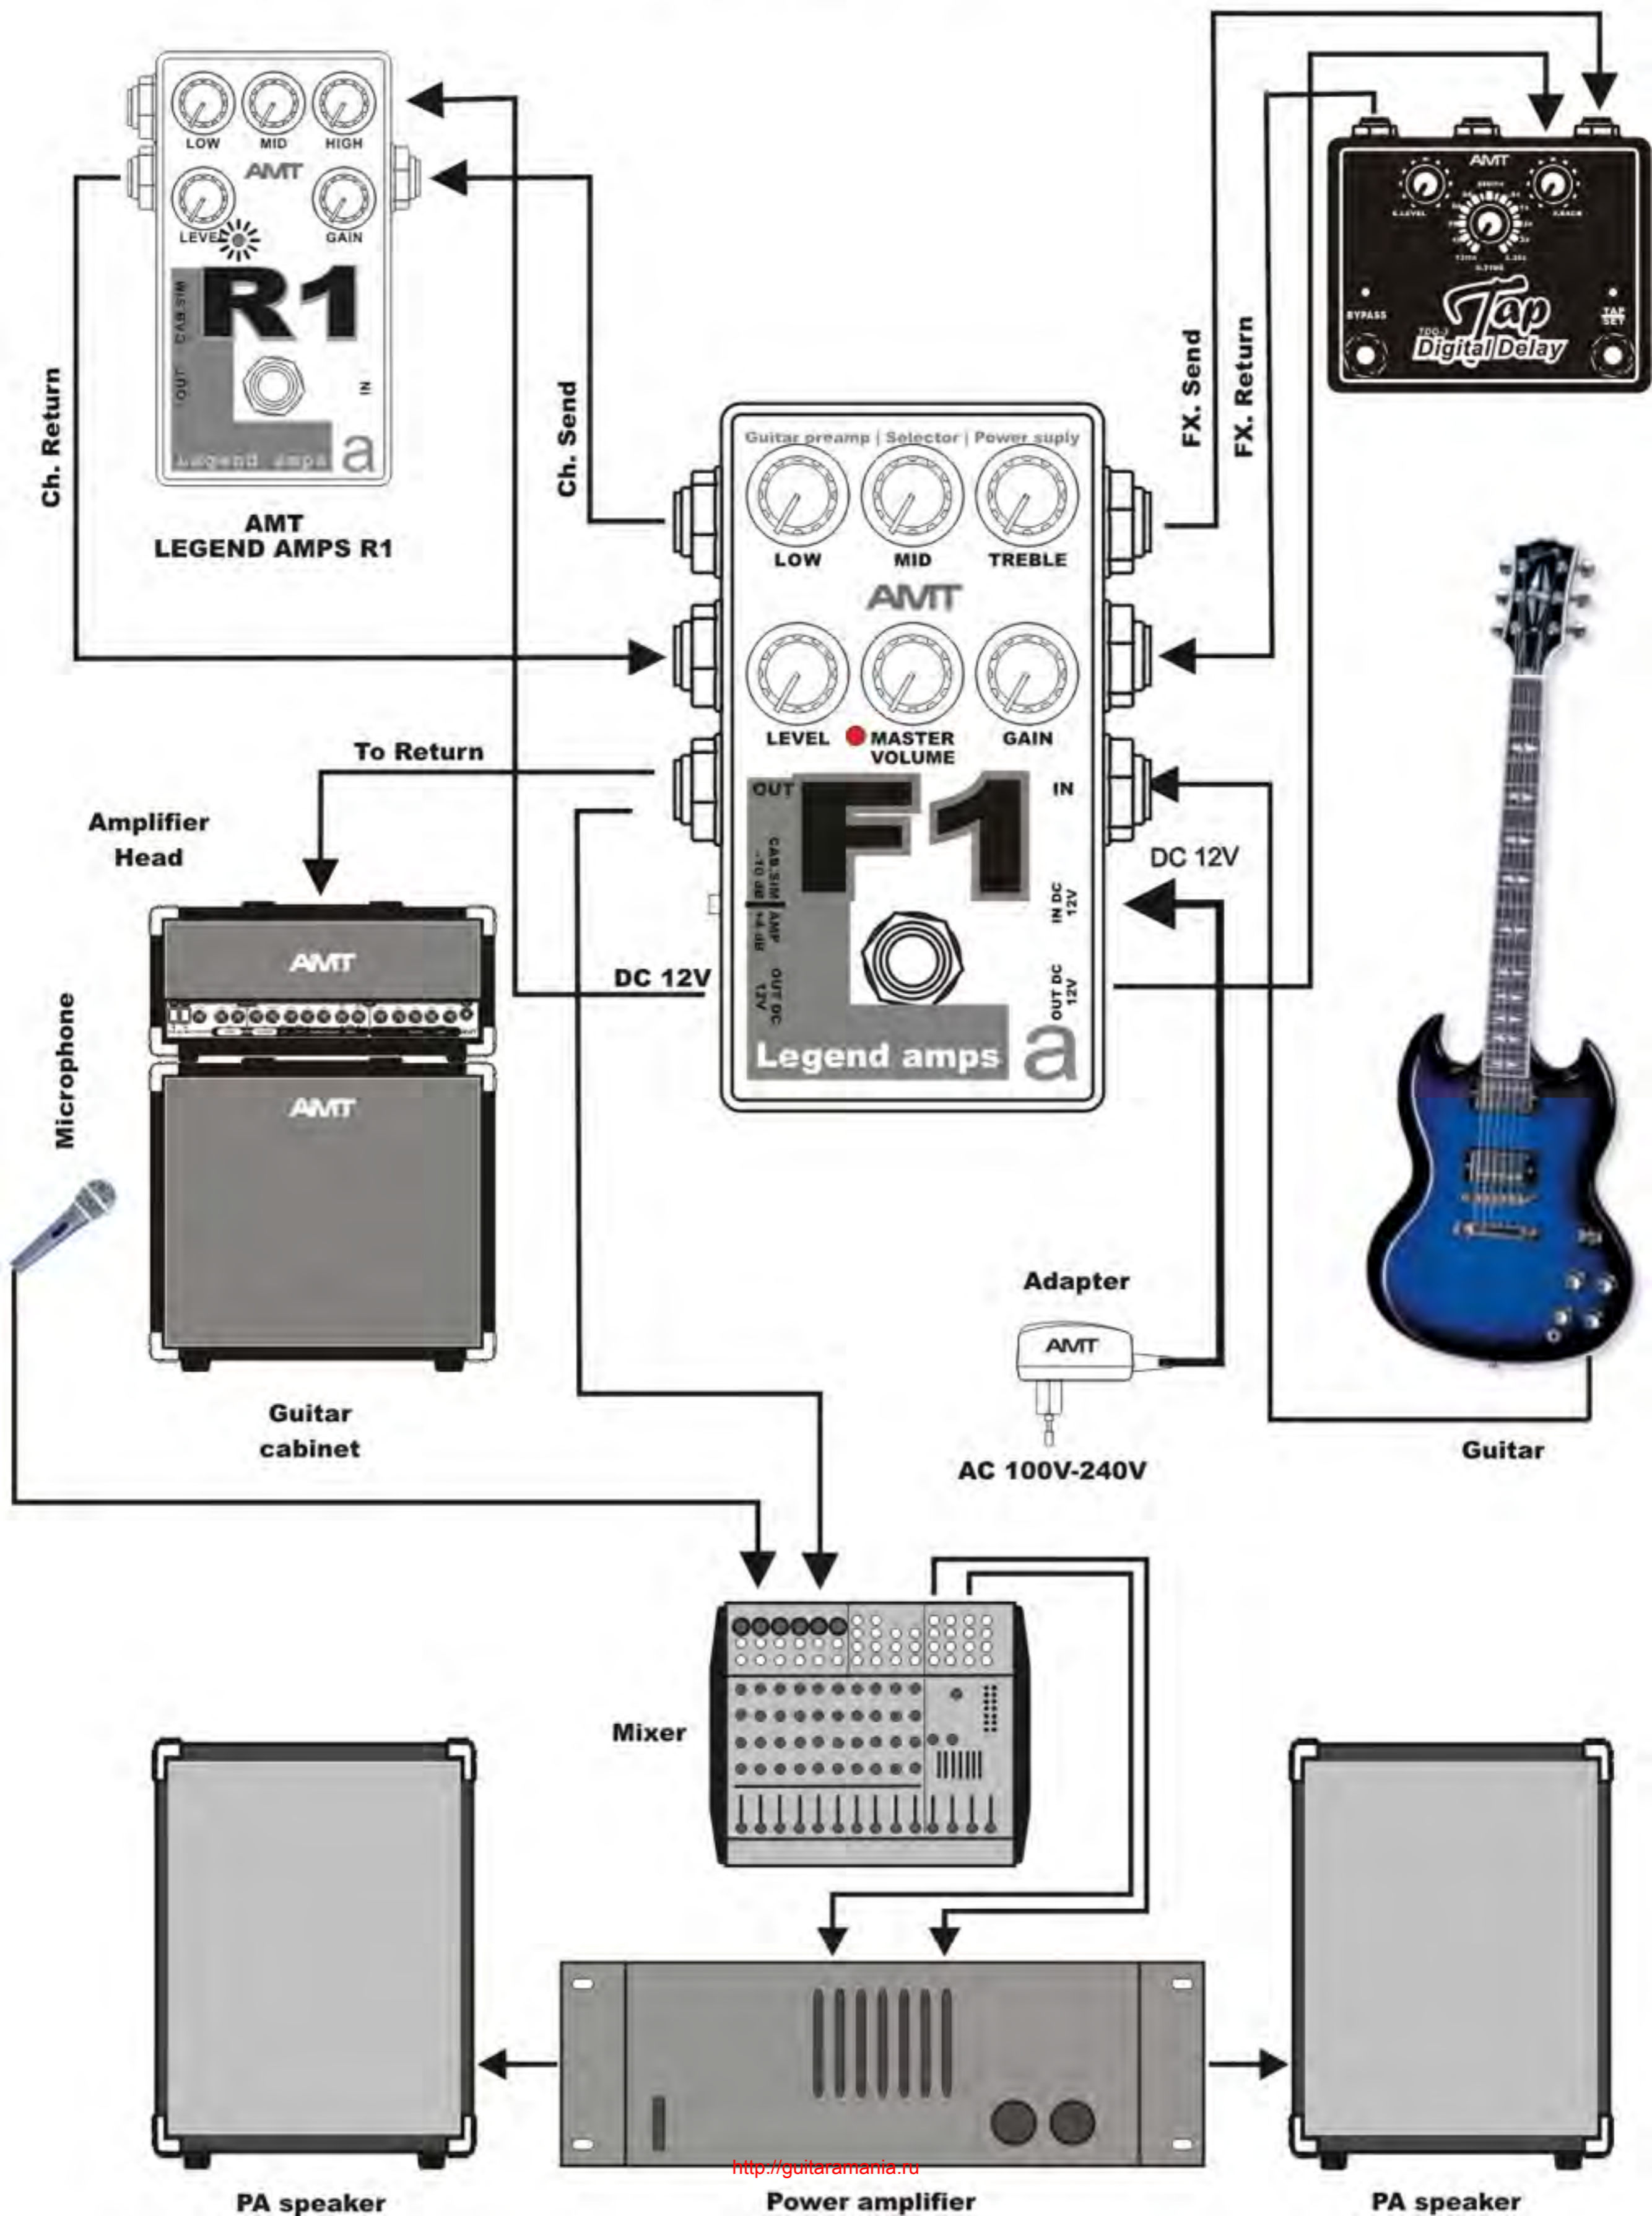

The scheme of connection of a complex guitar preamp AMT Legend Amps

<http://guitaramania.ru>

<http://guitaramania.ru>