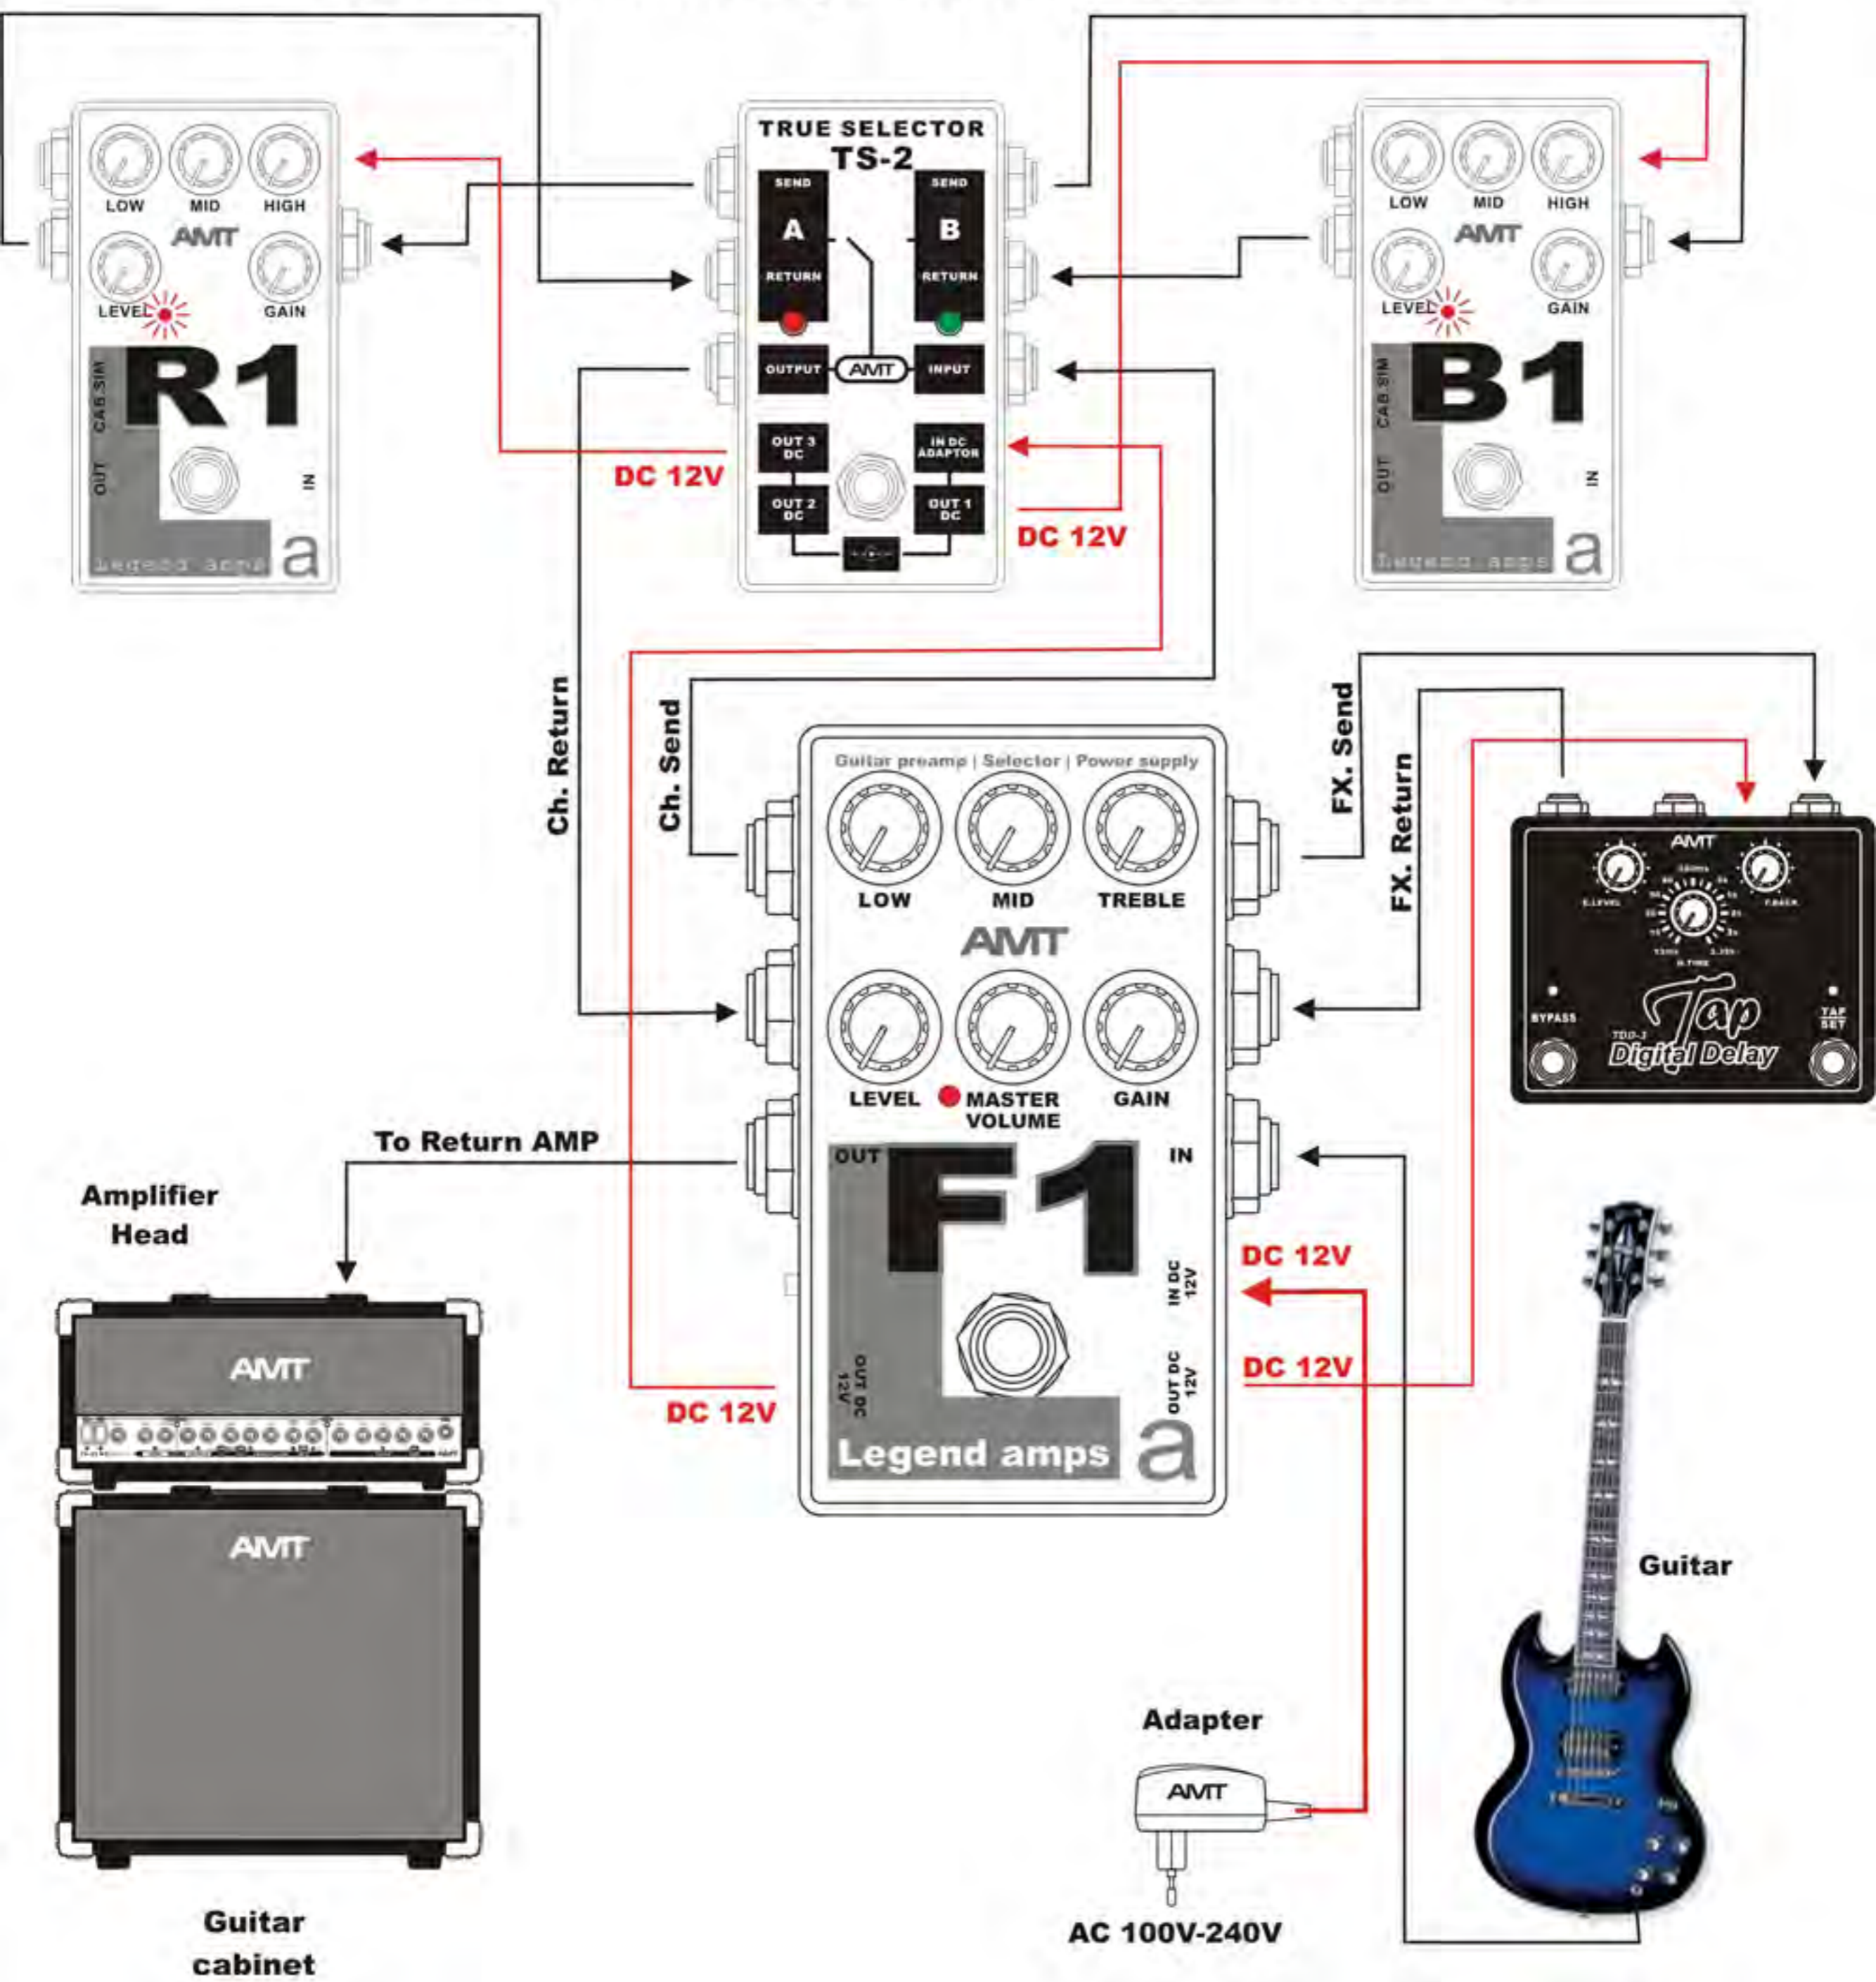

Two channel preliminary amplifier.

Three channel preliminary amplifier.

<http://guitaramania.ru>

<http://guitaramania.ru>

AC 100V-240V

Three channel preliminary amplifier.

The scheme of connection of a complex guitar preamp AMT Legend Amps