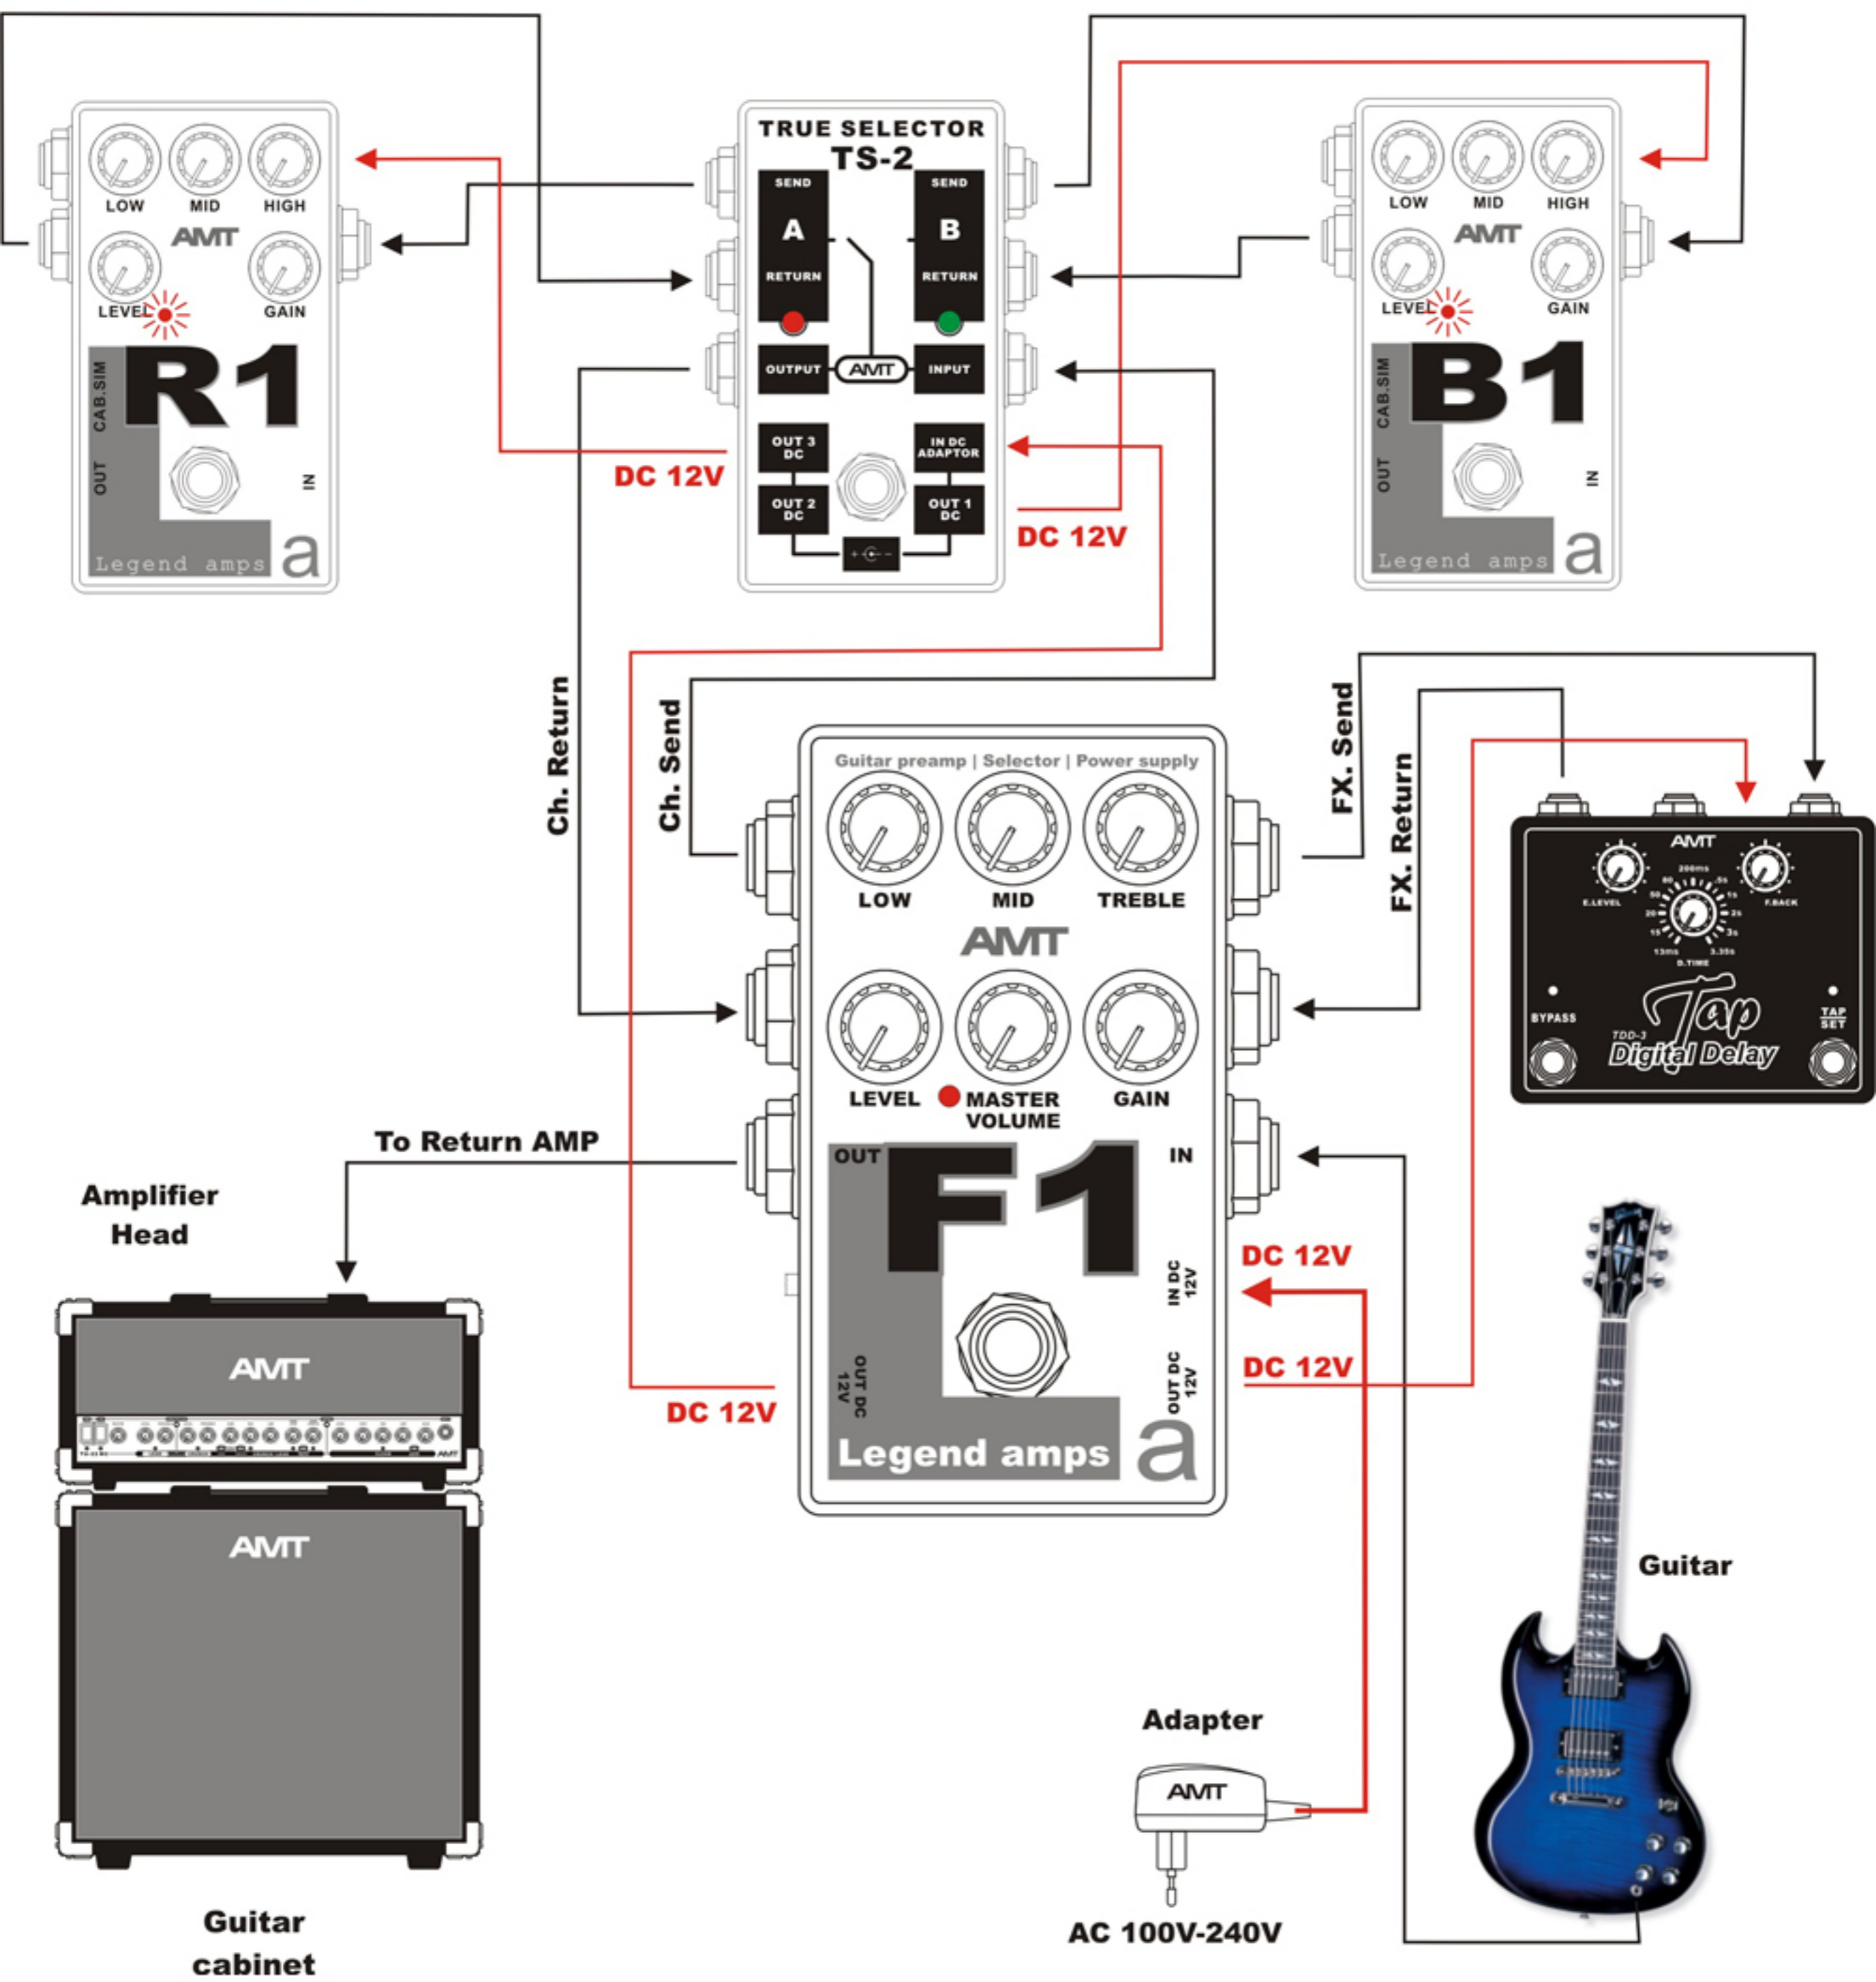

# Two channel preliminary amplifier.

# Three channel preliminary amplifier.

<http://guitaramania.ru>

<http://guitaramania.ru>

AC 100V-240V

# Three channel preliminary amplifier.