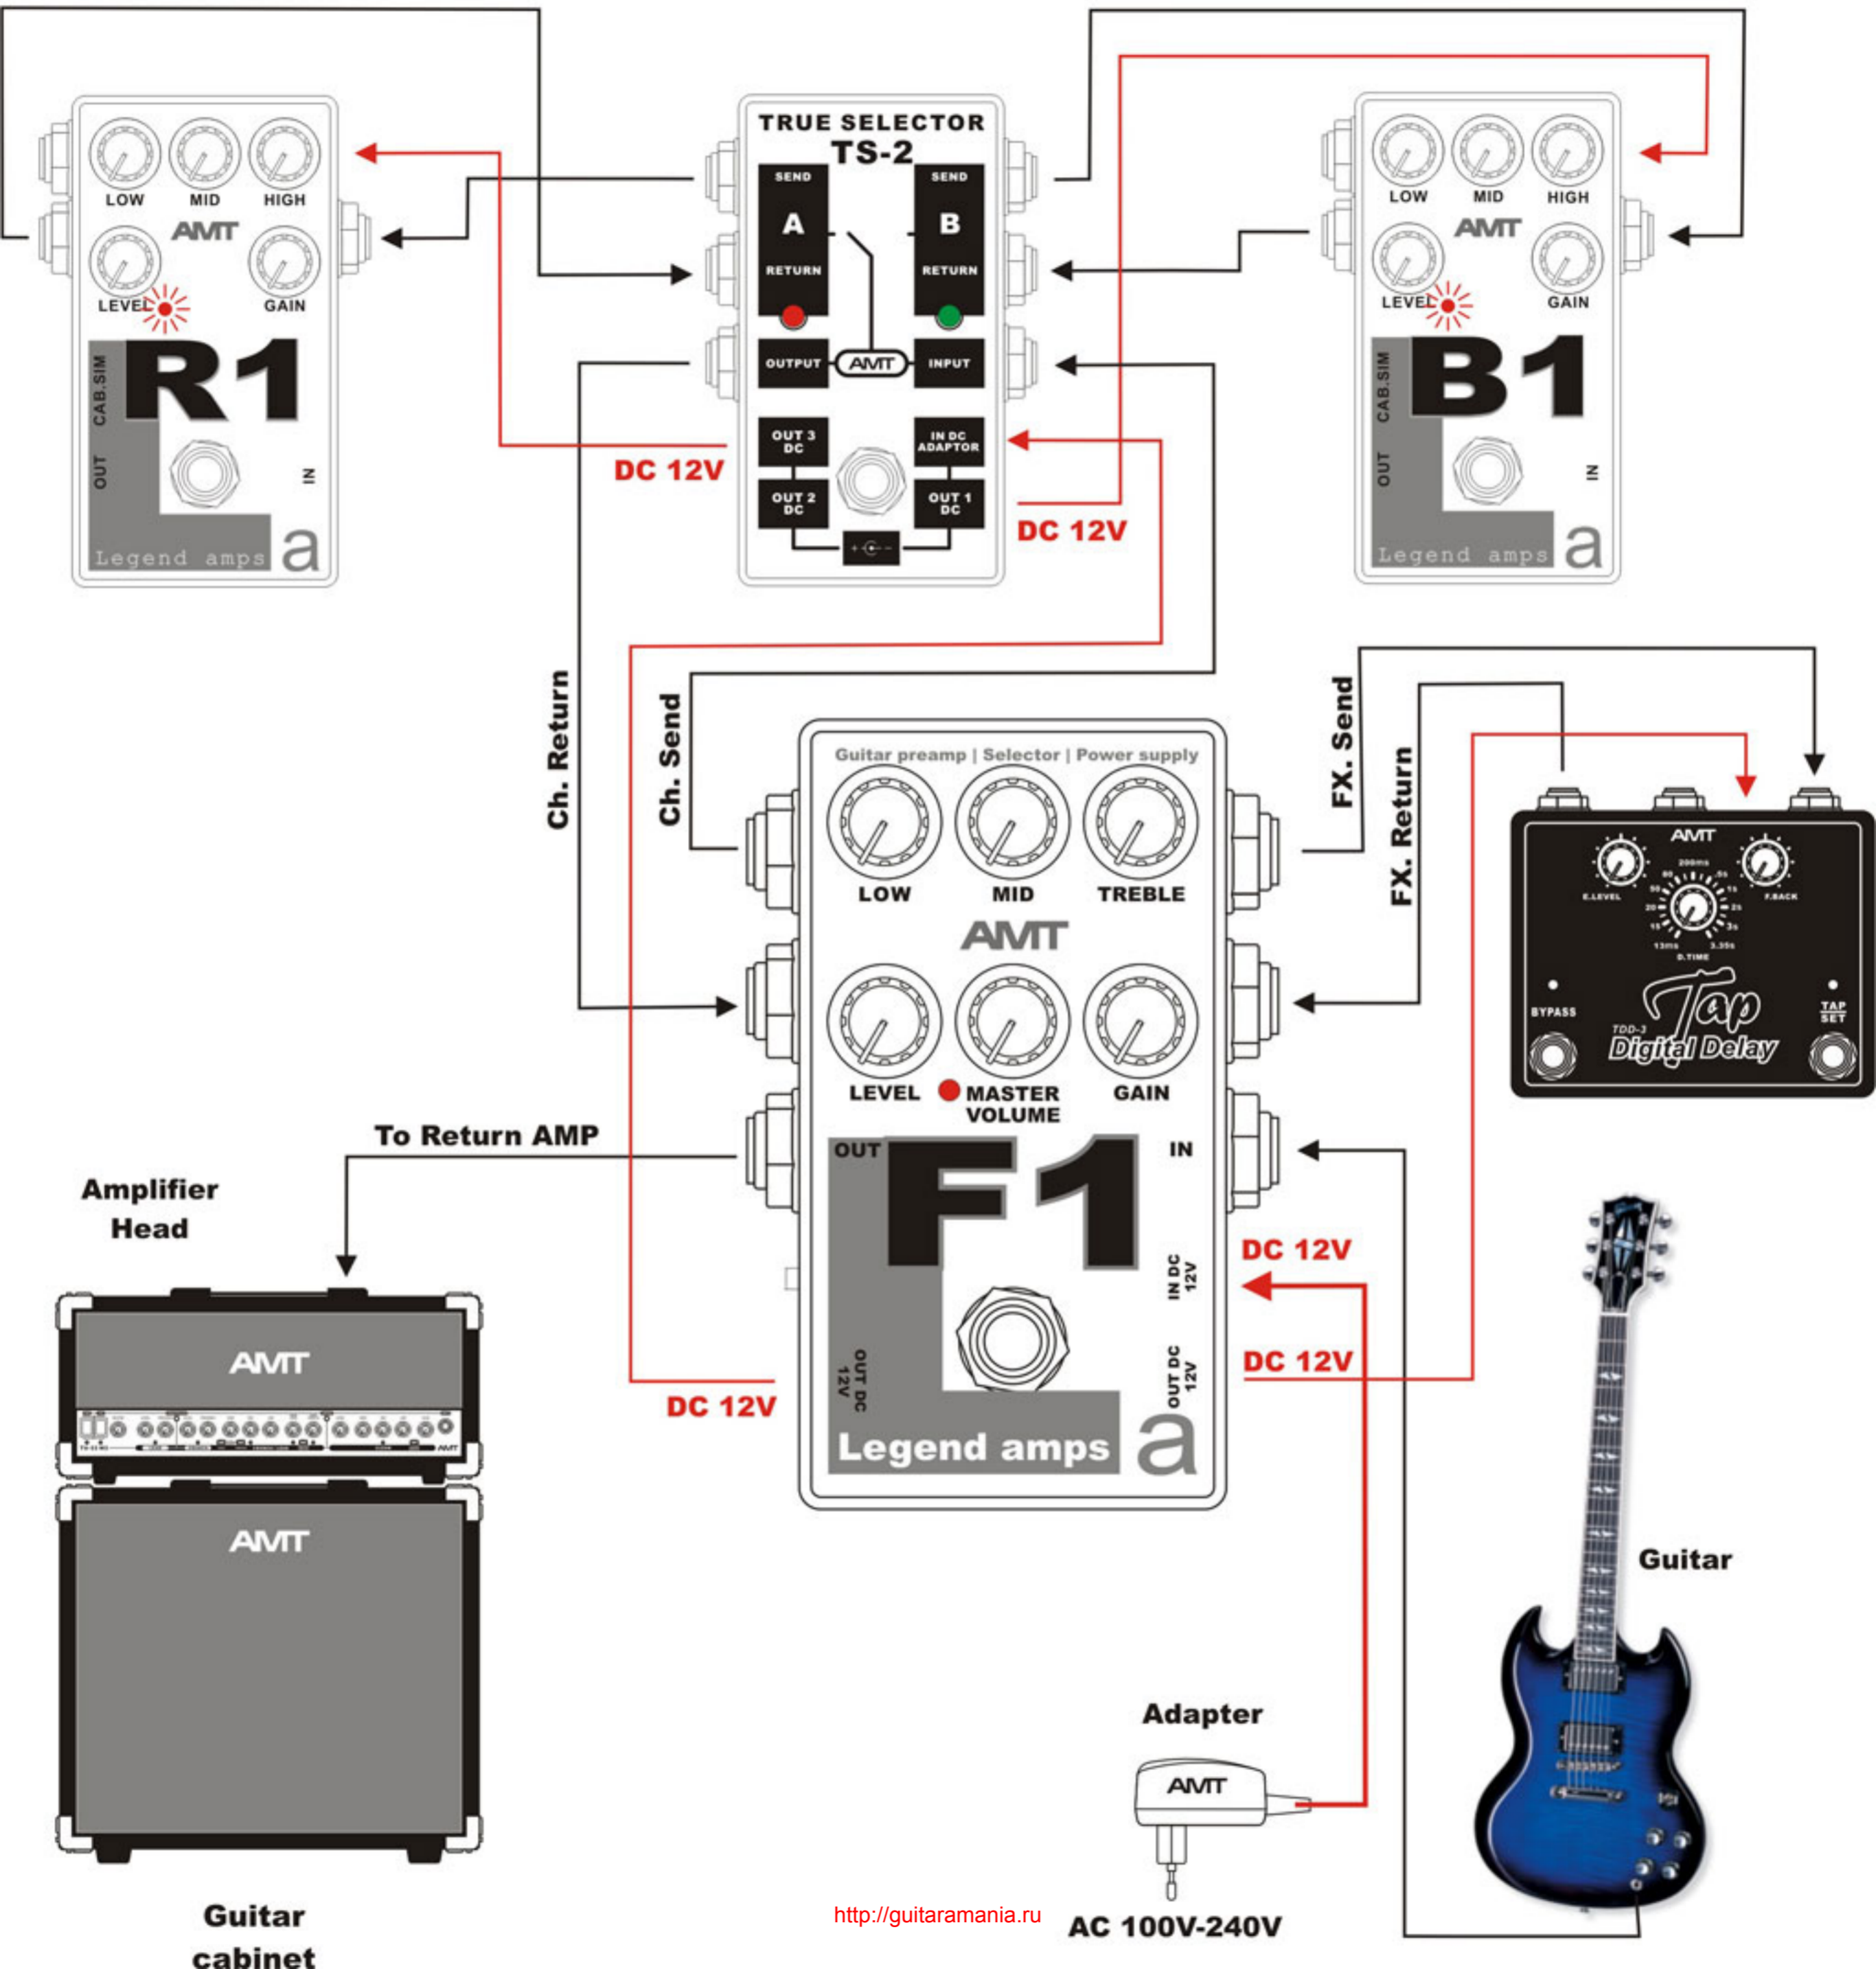

# Two channel preliminary amplifier.

# Three channel preliminary amplifier.

<http://guitaramania.ru>

<http://guitaramania.ru>

AC 100V-240V

# Three channel preliminary amplifier.

# The scheme of connection of a complex guitar preamp AMT Legend Amps

<http://guitaramania.ru>

<http://guitaramania.ru>