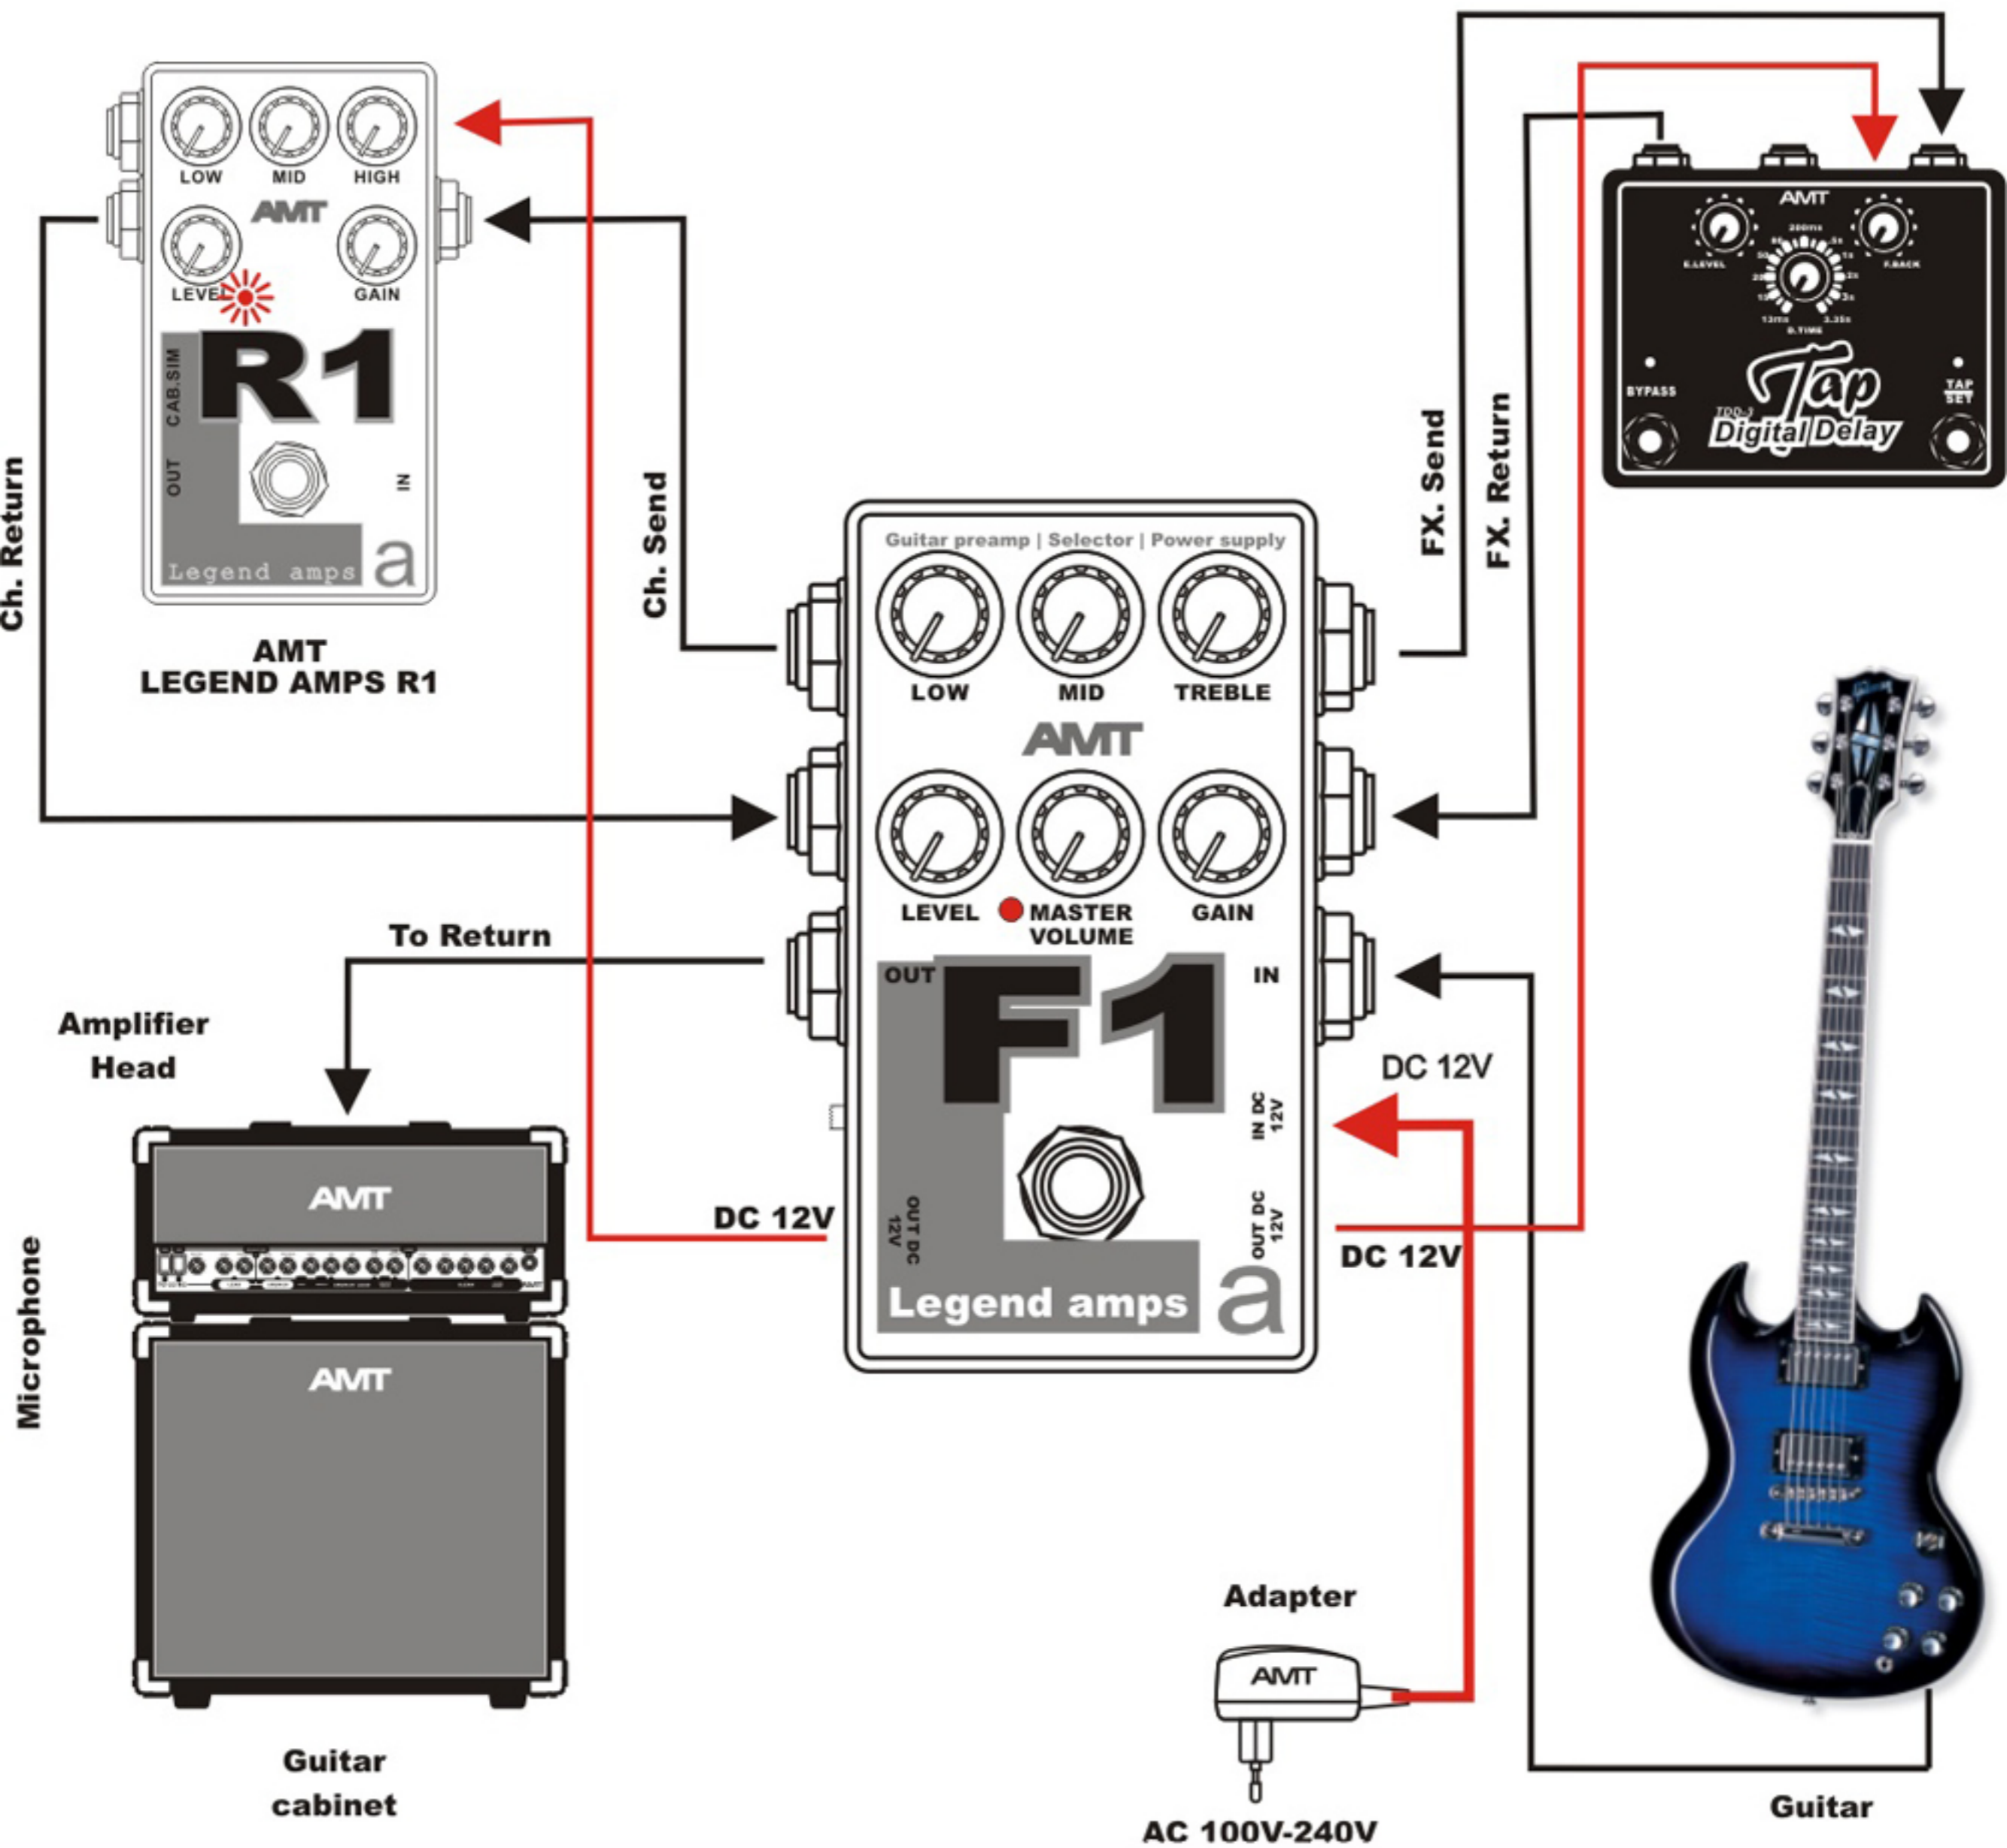

# Two channel preliminary amplifier.

# Three channel preliminary amplifier.

<http://guitaramania.ru>

<http://guitaramania.ru>

AC 100V-240V

# Three channel preliminary amplifier.

# The scheme of connection of a complex guitar preamp AMT Legend Amps

<http://guitaramania.ru>

<http://guitaramania.ru>